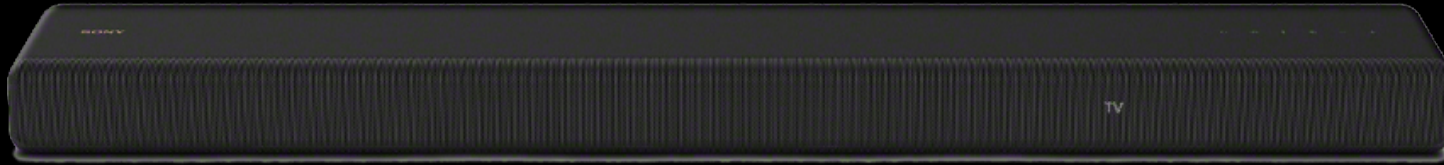

Sony Bravia 8 II QD-LED TV

Bravia 8 Mk. II

Master Series QD-OLED

Our Brightest OLED, with our best color.

Experience Cinematic OLED picture unlike any other. Witness stunning contrast and billions of quantum dot colors, beautifully illuminated with our highest OLED brightness, all intelligently powered by our XR Processor with AI technology. Complemented by a sleek design and rich sound emanating from the screen everything you watch will feel like a captivating cinematic event.

SALE!

55" XR80M2

\$2,299⁹⁵

Reg. \$2,599⁹⁵

#K55XR80M2

65" XR80M2

\$3,299⁹⁵

#K65XR80M2

BRAVIA 8 II

CINEMA IS COMING HOME

SONY

Ensure your audio complements the quality
of your visuals.

Sony HTA3000 Sound Bar

SALE! \$499⁹⁵

Reg. \$599⁹⁵

Sony SARS3S Wireless Surround Speakers

Sonos Sub Gen 4
\$899 ea.

Sonos Era 300*
\$479 ea.

Arc Ultra brings your entertainment to life like no other soundbar. Experience unprecedentedly clear, deep, and balanced sound that precisely surrounds you from every direction, made possible by breakthrough Sound Motion™ technology — all with an unbelievably sleek design. Available in white or black. The system is customizable with optional subs and optional rear surrounds