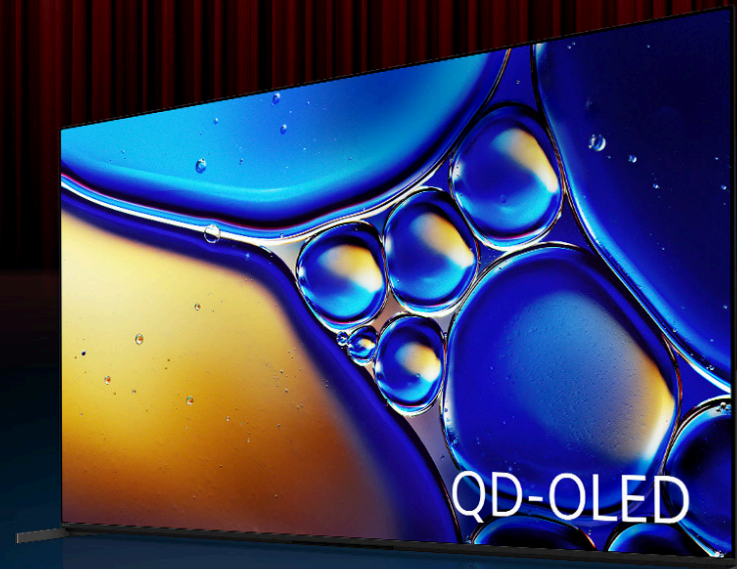

SONY

Sony Bravia 8 II QD-LED TV

Bravia 8 Mk. II

Master Series QD-OLED

Our Brightest OLED, with our best color.

Experience Cinematic OLED picture unlike any other. Witness stunning contrast and billions of quantum dot colors, beautifully illuminated with our highest OLED brightness, all intelligently powered by our XR Processor with AI technology. Complemented by a sleek design and rich sound emanating from the screen everything you watch will feel like a captivating cinematic event.

SALE!

55" XR80M2

$2,299⁹⁵

Reg. $2,599⁹⁵

#K55XR80M2

65" XR80M2

$3,299⁹⁵

#K65XR80M2

BRAVIA 8 II

CINEMA IS COMING HOME