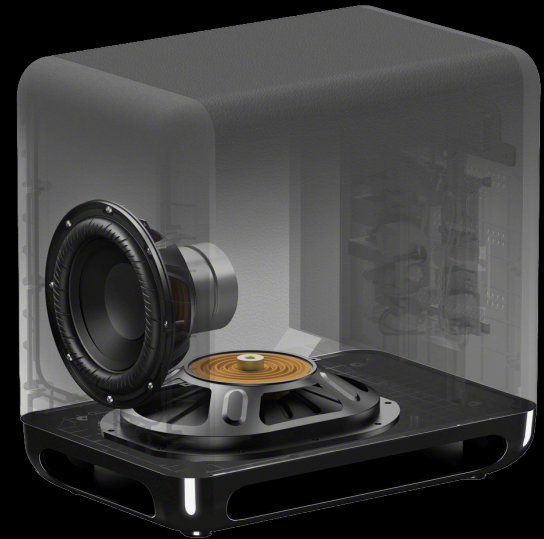

SALE! \$ 249⁹⁵

Reg. \$299⁹⁵

image shows "xray" view of device to show off internal components

Sony SASW5 wireless Subwoofer

SALE! \$699⁹⁵

Reg. \$799⁹⁵

SONOS

Sonos Arc Ultra
\$1099

Sonos Sub Gen 4
\$899 ea.

Sonos Era 300*
\$479 ea.

Arc Ultra brings your entertainment to life like no other soundbar. Experience unprecedentedly clear, deep, and balanced sound that precisely surrounds you from every direction, made possible by breakthrough Sound Motion™ technology — all with an unbelievably sleek design. Available in white or black. The system is customizable with optional subs and optional rear surrounds