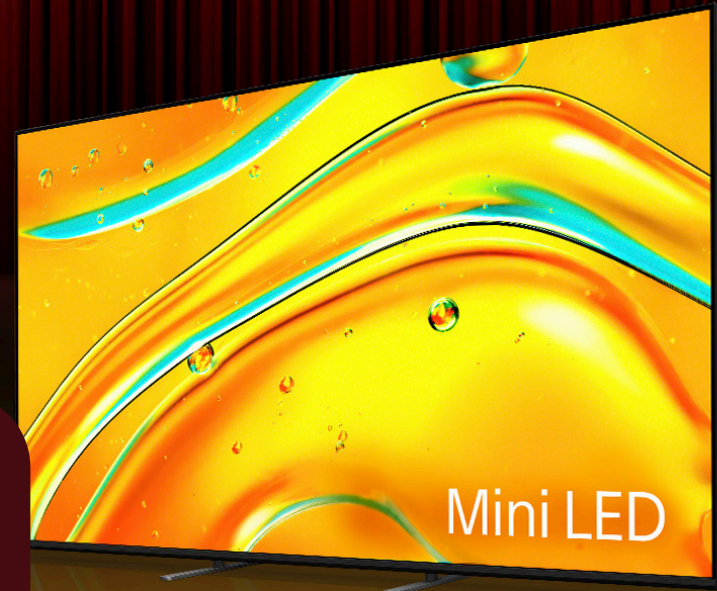

SONY

Sony Bravia 5 Mini LED TV

Step up to Mini LED Brightness and contrast, and the big screen experience you've always dreamed of. A crystal clear picture, upscaled with AI technology, and sizes ranging up to a massive 98", will make movie nights unforgettable. Unique gaming features and support for HDMI 2.1 unlock the full potential of your games.

BRAVIA 5

CINEMA IS COMING HOME